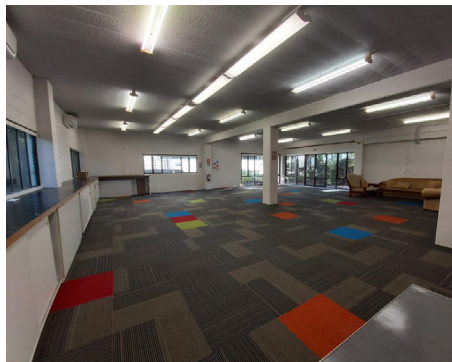

Venue Hire

Mary Thomas Centre

Takapuna Community HUB
takahanga 08 486 4529

ANCAD facilitates the hiring of three meeting spaces within the Mary Thomas Centre in Takapuna. Please contact us for more information.

CHANNEL VIEW LOUNGE

- Capacity 80 people.
- Morning 8:00am–12noon
Afternoon 1:00pm–5:00pm
Evening 6:00pm–10:00pm
- Commercial rate: \$50 + GST per hour.
- Community (NFP) rate: \$25 + GST per hour.
- Kitchen \$15 + GST one off charge.

ST ANNE'S ROOM

- Capacity 60–80 people.
- Morning 8:00am–12noon
Afternoon 1:00pm–5:00pm
Evening 6:00pm–10:00pm
- Commercial rate: \$50 + GST per hour.
- Community (NFP) rate: \$25 + GST per hour.
- There is a kitchenette in the St Anne's Room.